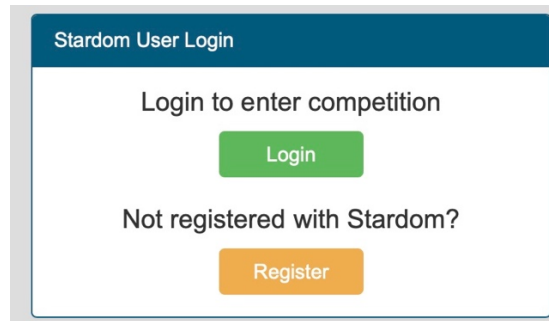

Stardom

Never used stardom before?
Don't worry, It's easy!

Halfway down the home page on the right hand side you will see this:

Click on the "Register" button and fill out the form and then create a password.

The next screen will show you the competitions that you can enter in.
Find the 69th City of Hobart Eisteddfod and click the "Start Entry" button.

Click on the discipline that you want to enter in.

Vocal	+	Classical
	+	Contemporary
	+	Choirs & Vocal Groups
Instrumental	+	Instrumental & Chamber Ensembles
	+	Groups & Percussion
Pianoforte		
Drama		